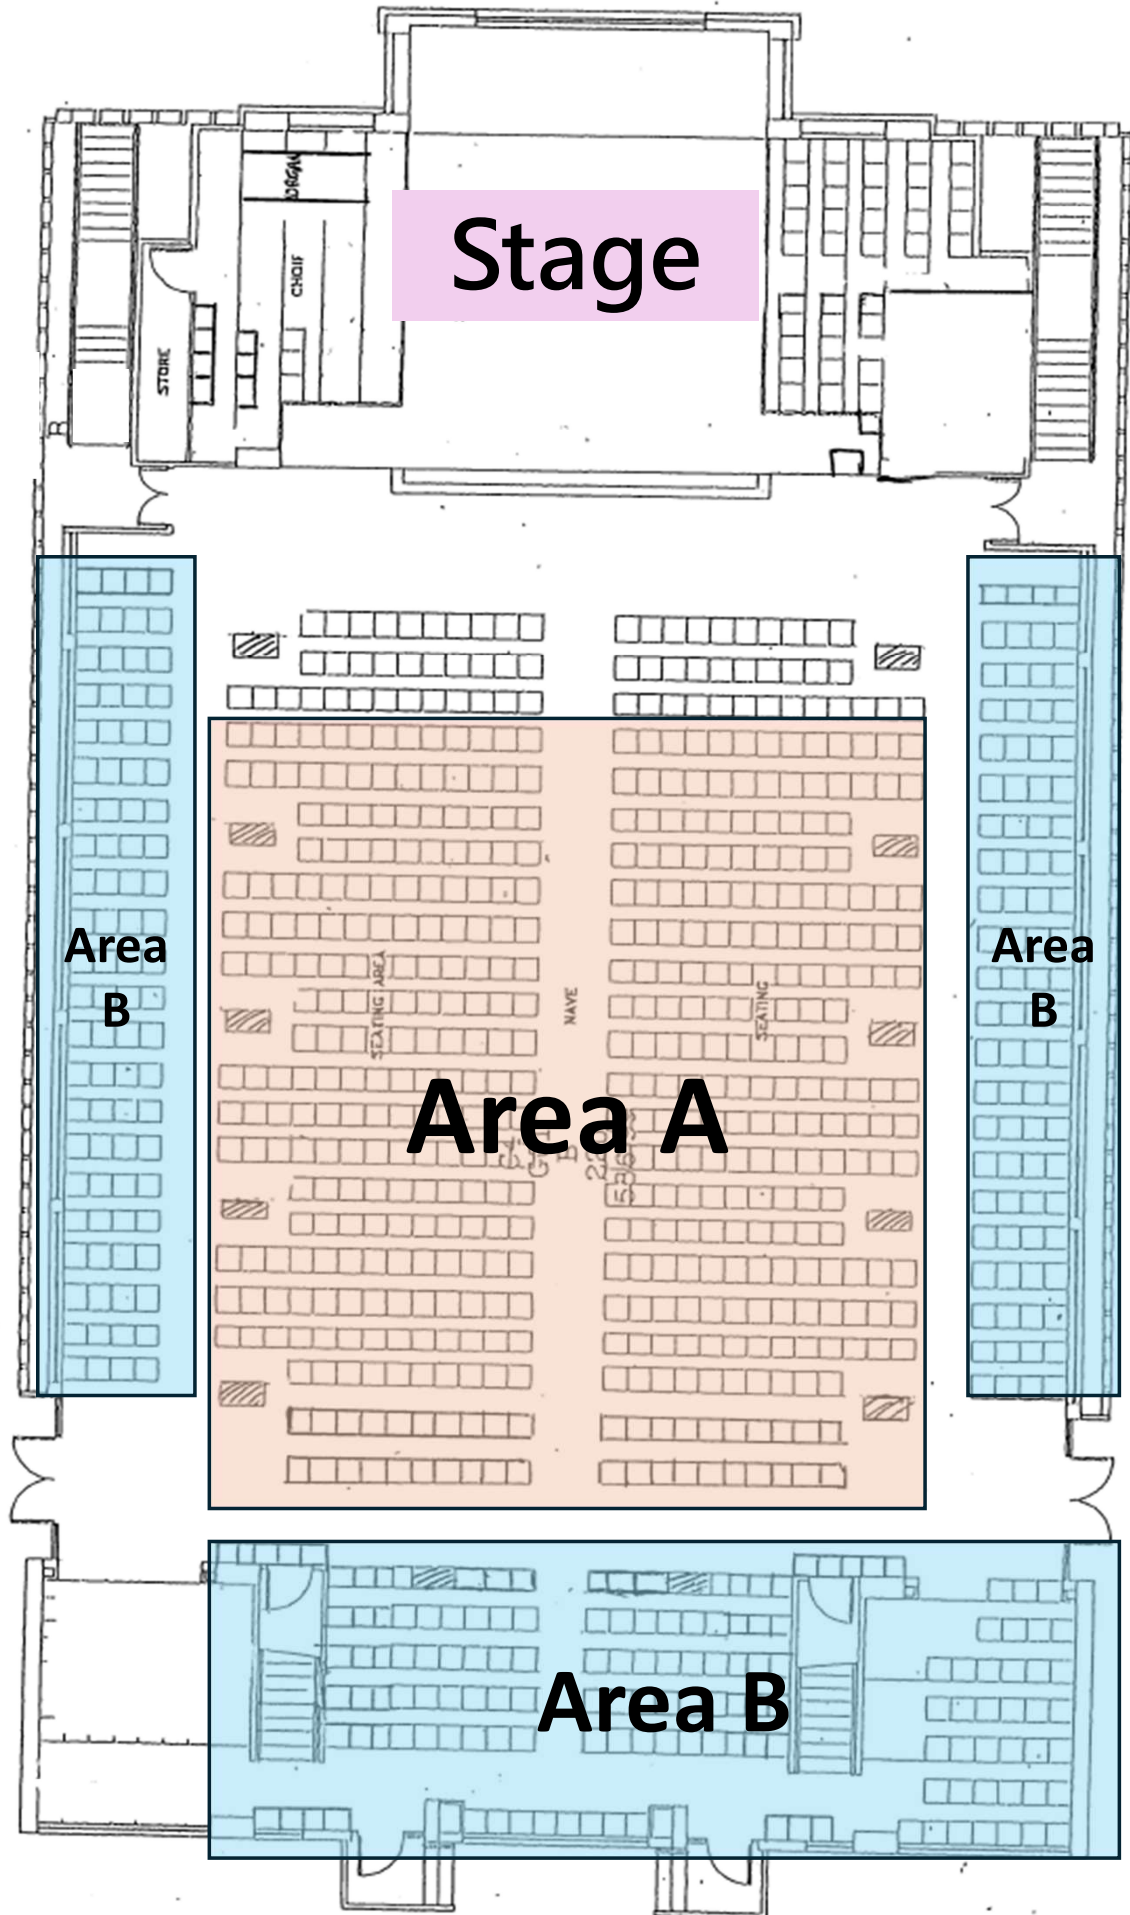

**Chung Chi College Chapel
(Lower level)**

Area A: HKD \$365 

Area B: HKD \$200 

**Chung Chi College Chapel
(Upper level)**

Area A: HKD \$365 

Area B: HKD \$200 